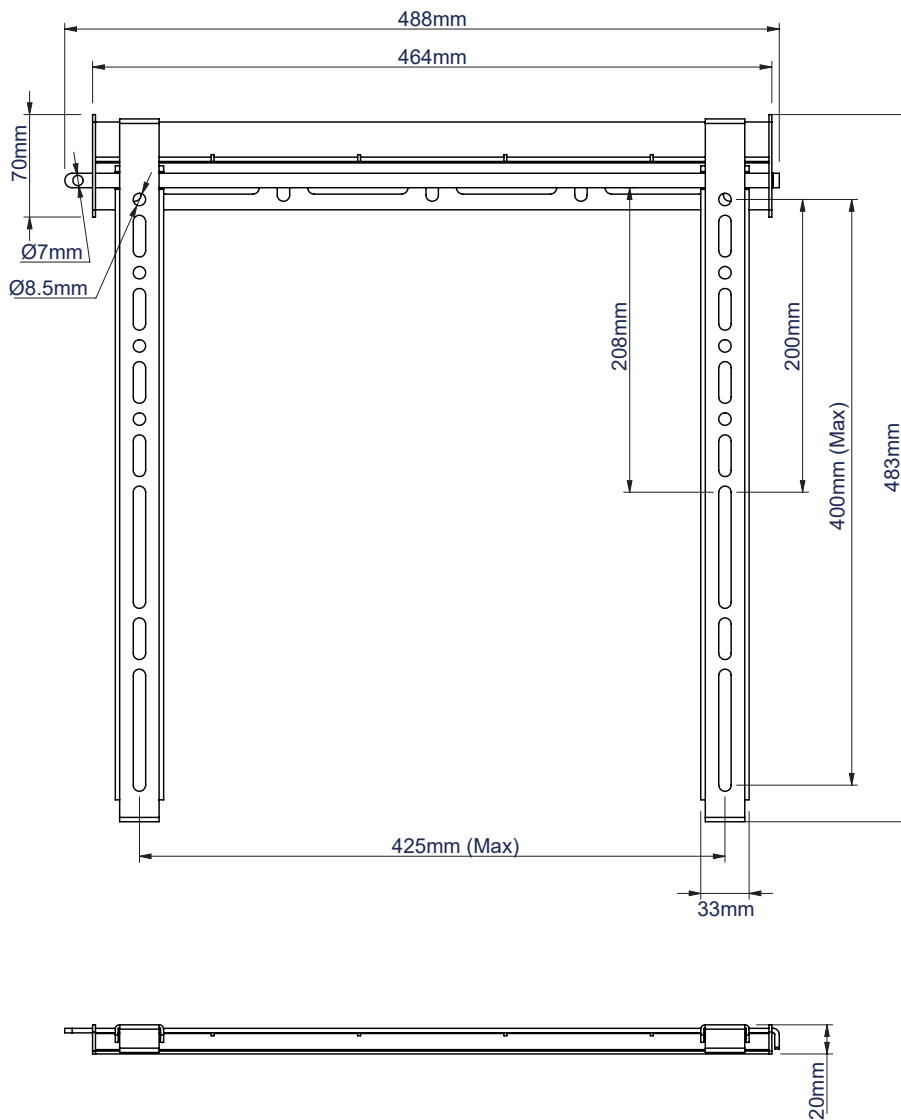

PACKING INFORMATION

COLOUR:	ORDER REF:	EAN CODE:	MASTER CARTON QTY:	INNER CARTON QTY:	MASTER CARTON WEIGHT:	MASTER CARTON CUBE:
Black	BTV510/B	5019318440038	6	N/A	11.73kg	0.021cbm